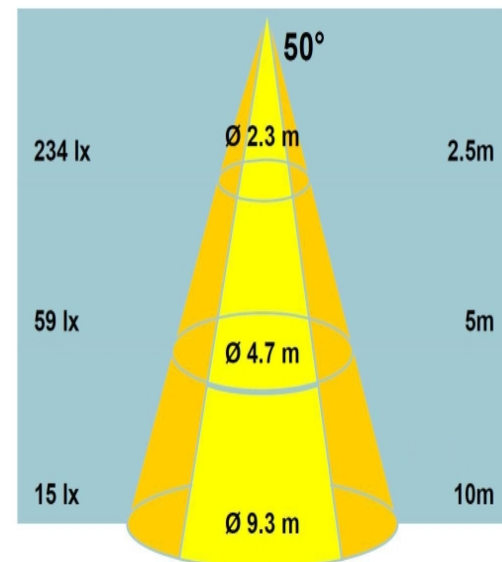

Technical data

Luminous flux	1000 lm
Light color	White, cold, 4000 K
Rated life	30 000 - 50 000 hours
Light distribution	45 degree
Rated power	25 W
IP class	IP 68

Light curve

Energy savings:

Power consumption/Watt	LED 25W, 12V	300W, 12V
Working time (average 1 day)	12h	12h
Daily power consumption	300 Watt	3600 Watt
Power consumption during 30 days	9000 Watt	108.000 Watt
SAVINGS durign 1 month	99.000 Watt	