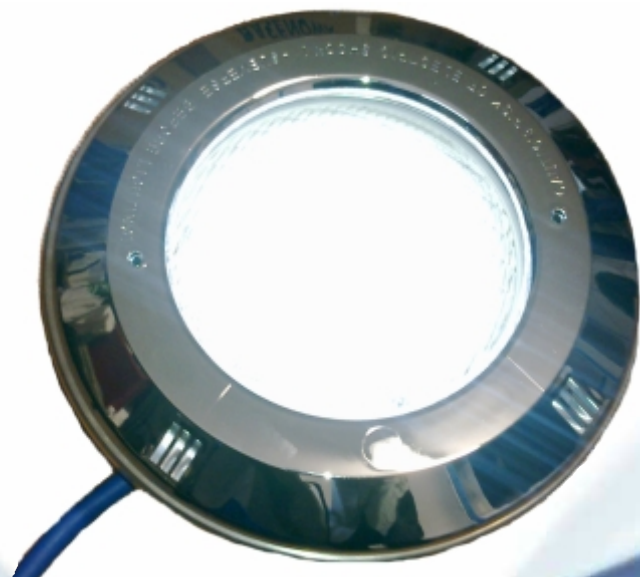

Save energy,
protect the environment,
save more money for yourself.

**BASENHURT
EXPORT**

We would like to offer you our LED white light bulbs, produced specially for Basen Hurt. You can choose from offered lamps and install our LED bulb into any lamp, instead of bulb 300W.

Technical data

Luminous flux	1000 lm
Light color	White, cold, 4000 K
Rated life	30 000 - 50 000 hours
Light distribution	45 degree
Rated power	25 W
IP class	IP 68

Light curve

Energy savings:

Power consumption/Watt	LED 25W, 12V	300W, 12V
Working time (average 1 day)	12h	12h
Daily power consumption	300 Watt	3600 Watt
Power consumption during 30 days	9000 Watt	108.000 Watt
SAVINGS durign 1 month	99.000 Watt	

You can choose from offered lamps and without any problems install LED bulb, instead of bulb 300W.

WHITE EDITION - lamp LED EURO, white light, white frame from plastic, 15W, 12V; set with shield hose. gasket for liner, cable, 2-wire connection 24400LED

WHITE-STEEL EDITION - lamp LED EURO, steel frame A316, 15 W, 12 V; set with shield hose. gasket for liner, cable, 2-wire connection 24405LED

CHROME EDITION - lamp LED EURO, white light, PVC cover - chromium color, 15W, 12V; set with shield hose. gasket for liner, cable, 2-wire connection 24320LED