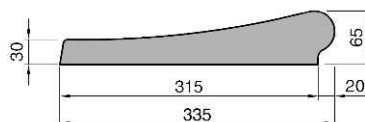

Coping stones Bordo and Gobi

cm 60 / kg 19

Additional available colors:

Stones "Bordo" and "Gobi" are made of a marble, concrete and pigment.

Resistant to high and very low temperatures (Certificate of Resistance). The innovative technology, high-quality materials and perfect execution will allow you to use the rim of the pool for many years.

Thanks to appropriate thickness of stones, they are indestructible, there is no risk of breakage.