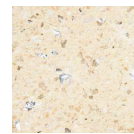

From the detail, through appearance, ending with high quality - stones „Bordo” and „Gobi” inspire trust and desire. One look is enough to make you delighted with them and wanted to have them.

Stones „Bordo” and „Gobi” will create a unique appearance of your pool, creating wonderful atmosphere and perfect design. Both your pool and whole garden can be unusual and exclusive place, thanks to the stones „Bordo” and „Gobi”, which provide a wide spectrum of the design of your pool edge.

The porous surface reduces the risk of slipping and facilitates drainage.

Beach stones

cm 49,5 x 49,5 x 3,5 / kg 20,5
cm 49,5 x 24,5 x 3,5 / kg 10

Bordo

Gobi

Artic

Kalahari

Teneryfa