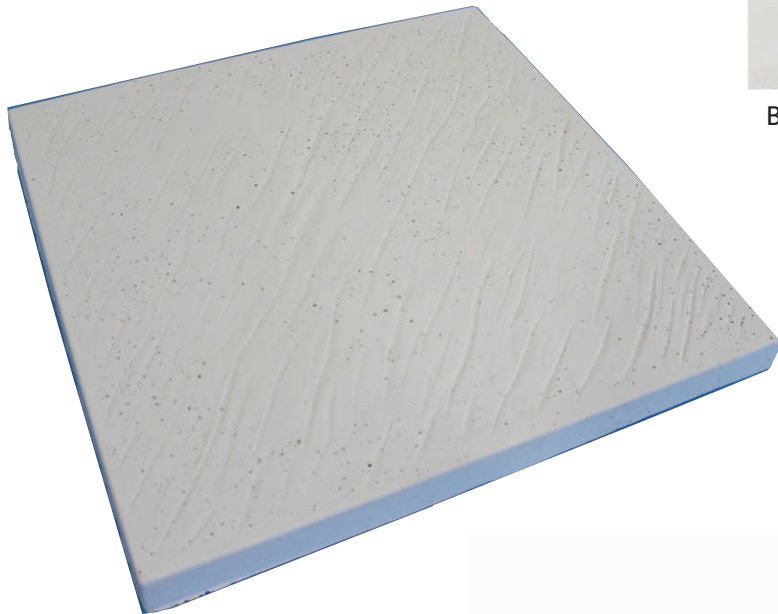

From the detail, through appearance, ending with high quality - stones „Bordo” and „Gobi” inspire trust and desire. One look is enough to make you delighted with them and wanted to have them.

Stones „Bordo” and „Gobi” will create a unique appearance of your pool, creating wonderful atmosphere and perfect design. Both your pool and whole garden can be unusual and exclusive place, thanks to the stones „Bordo” and „Gobi”, which provide a wide spectrum of the design of your pool edge.

The porous surface reduces the risk of slipping and facilitates drainage.

Beach stones

cm 49,5 x 49,5 x 3,5 / kg 20,5
cm 49,5 x 24,5 x 3,5 / kg 10

Bordo

Gobi

Artic

Kalahari

Teneryfa