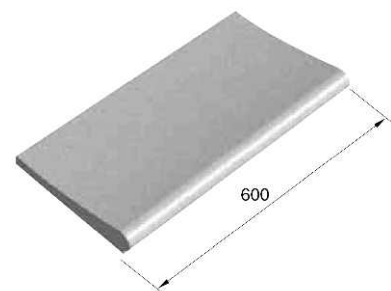

Coping stones Bordo and Gobi

cm 60 / kg 19

Additional available colors:

Stones "Bordo" and "Gobi" are made of a marble, concrete and pigment.

Resistant to high and very low temperatures (Certificate of Resistance). The innovative technology, high-quality materials and perfect execution will allow you to use the rim of the pool for many years.

Thanks to appropriate thickness of stones, they are indestructible, there is no risk of breakage.