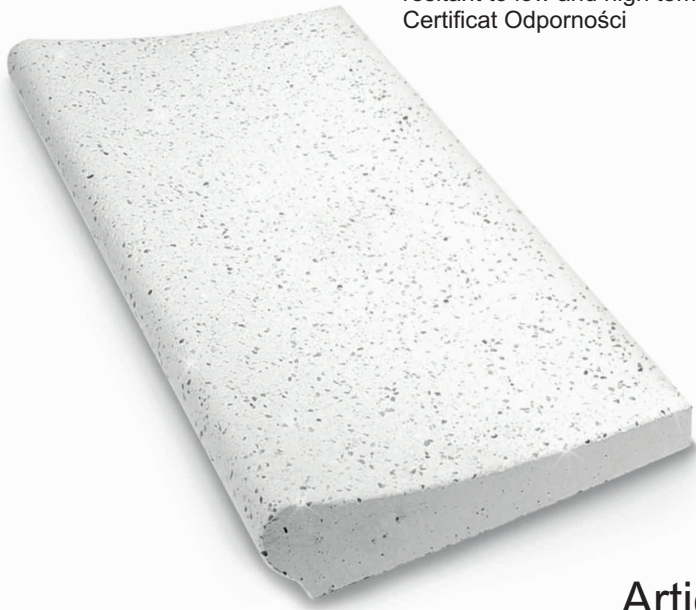

# **Coping stones Crystal Series**

Artic, Kalahari, Teneryfa

***Luxury at your fingertips***

Our products are  
environmentally friendly.

For the most demanding customers, we offer a Crystal Series, which is even more unique and special due to design of stones with pieces of pearl shells from the beaches of the South Pacific. Stones from Crystal Series give your swimming pool elegant and refined look. The pieces of shells beautifully reflected in the rays of the sun, giving an eye-pleasing effect. Properly sandblasted surface prevents slipping. Available in 3 color options. Your pool will be more beautiful than you can imagine. Crystal Series will make your dreams a reality.

# Crystal Series

resistant to low and high temperatures,  
Certificat Odporności

Artic

Kalahari

Teneryfa