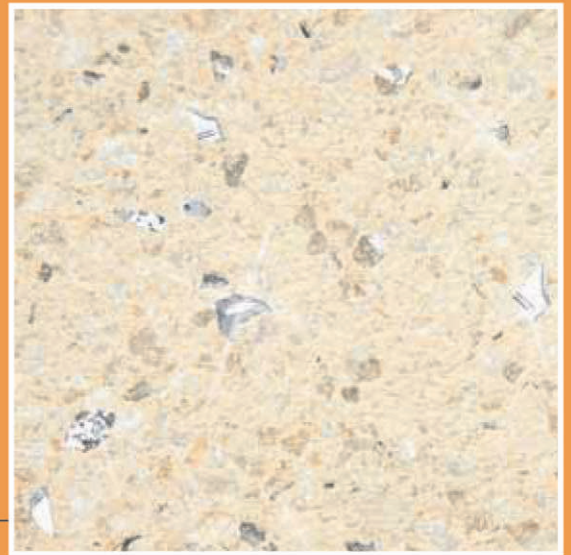

Crystal Series

resistant to low and high temperatures,
Certificat Odporności

Teneryfa