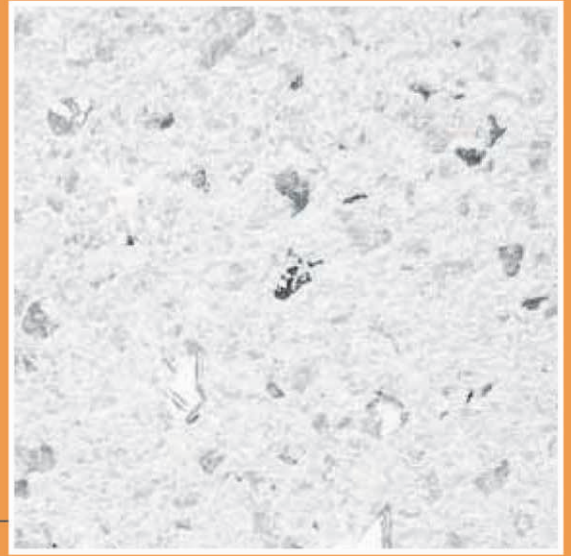

Crystal Series

resistant to low and high temperatures,
Certificat Odporności

Kalahari